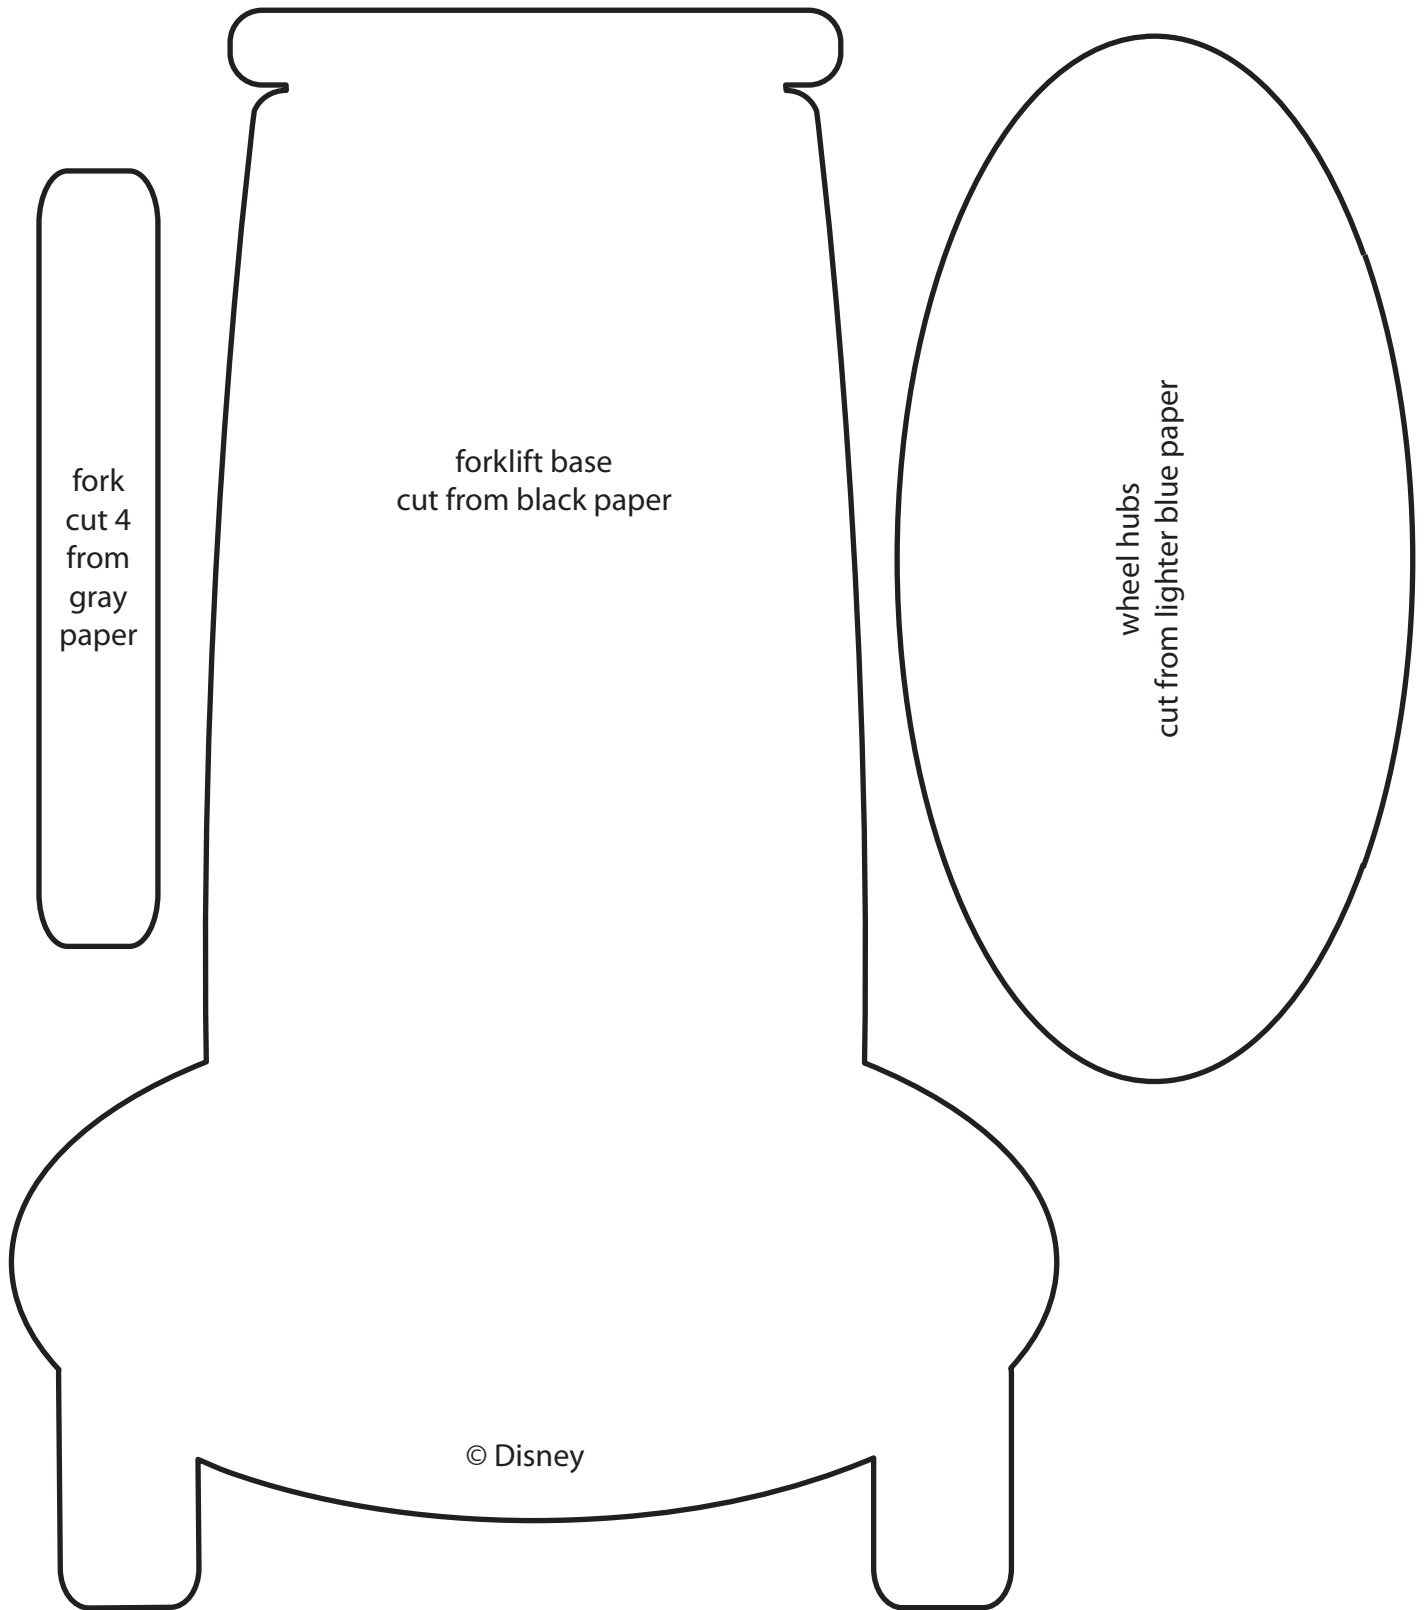

Template for Guido Bookend

© Disney

Template for Guido Bookend

cab roof
cut from darker blue paper

windshield base
cut from black paper

windshield top
cut from darker blue paper

windshield bottom
cut from white paper

© Disney

© Disney

cab
cut from darker blue paper

© Disney

teeth
cut from
white paper

mouth
cut from
black paper